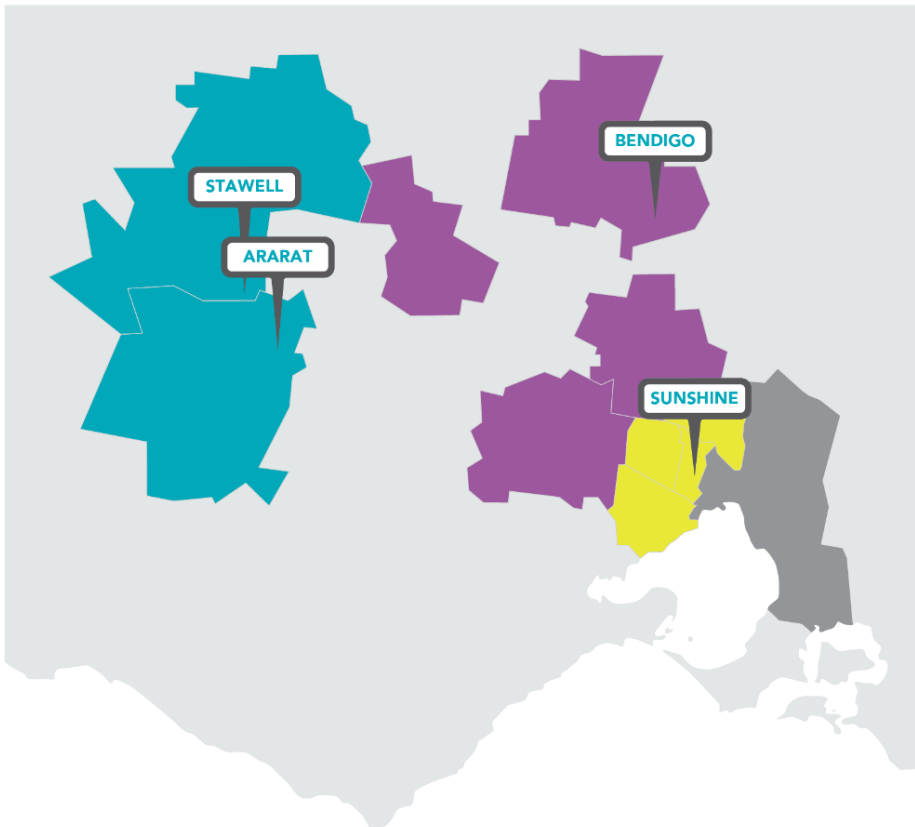

We will only change what we need to.

This will mean most things will stay the same for you.

Offices

We have an office at Sunshine in Melbourne and will soon open offices at Bendigo, Stawell and Ararat.

You can visit your local office to say hello and meet the staff.

Our Locations

**ARARAT/
STAWELL REGION**
Ararat/Northern
Grampians Council areas

LODDON REGION
Central Goldfields,
Macedon Ranges,
Moorabool Council areas

WESTERN REGION
Wyndham, Melton,
Brimbank, Hume
Council areas